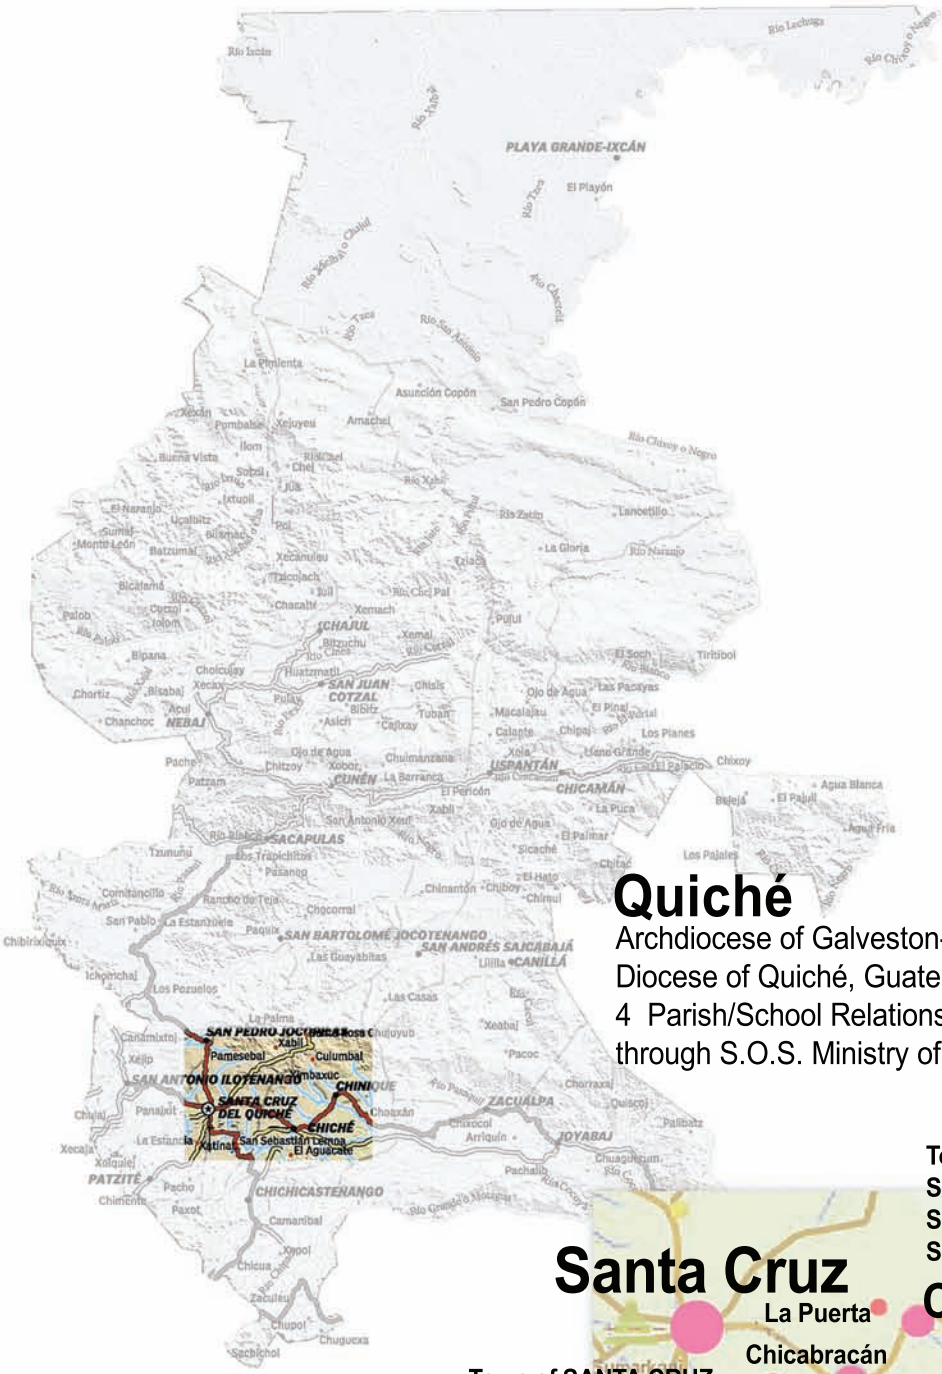

Guatemala

Quiché

Archdiocese of Galveston-Houston and Diocese of Quiché, Guatemala
 4 Parish/School Relationships established through S.O.S. Ministry of Presence (1997 to 2008)

Santa Cruz

Town of SANTA CRUZ
IMMACULATE HEART OF MARY PARISH
 St. Mary's of Miraculous Medal, Tex. City, Tx.
 [began 2005]

Chinique

Town of CHICHÉ
OUR LADY OF GUADALUPE SCHOOL
 St. Ignatius of Loyola Parish, Spring, Tx.
 [began 2001]
 Teacher Salary Support